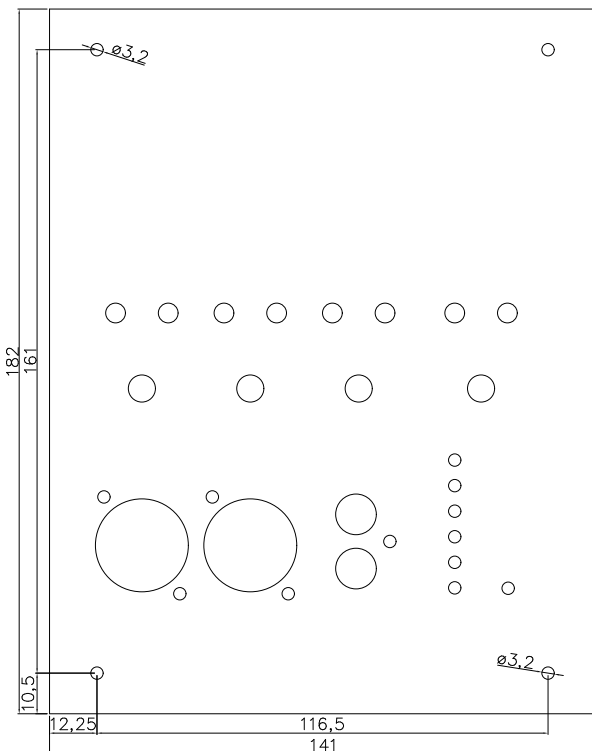

Further details in the online shop:

MX-3 - Continued from previous page

Specials

Compact & universally applicable

Suitable for flush-mount & surface-mount

Easiest operation

Fig.: Dimensional drawing MX-3

Accessories